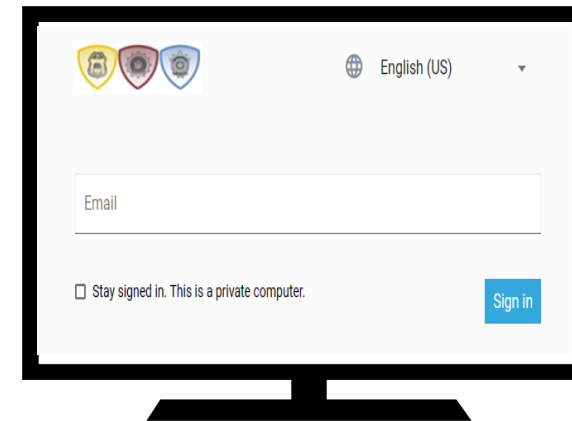

Quick Start Guide Black Berry Workspaces

Elite Strategic Training

Open

Open a new tab using any web browser.

Search

Click on this [LINK](https://elitestrategictraining.watchdox.com) or copy and paste this address into your browser's search bar:
<https://elitestrategictraining.watchdox.com>

Login

Enter the email address that you used to request access with.

Verify

BlackBerry will then ask you for a Verification Code.

Blackberry emailed a Verification Code to the email address that you provided.