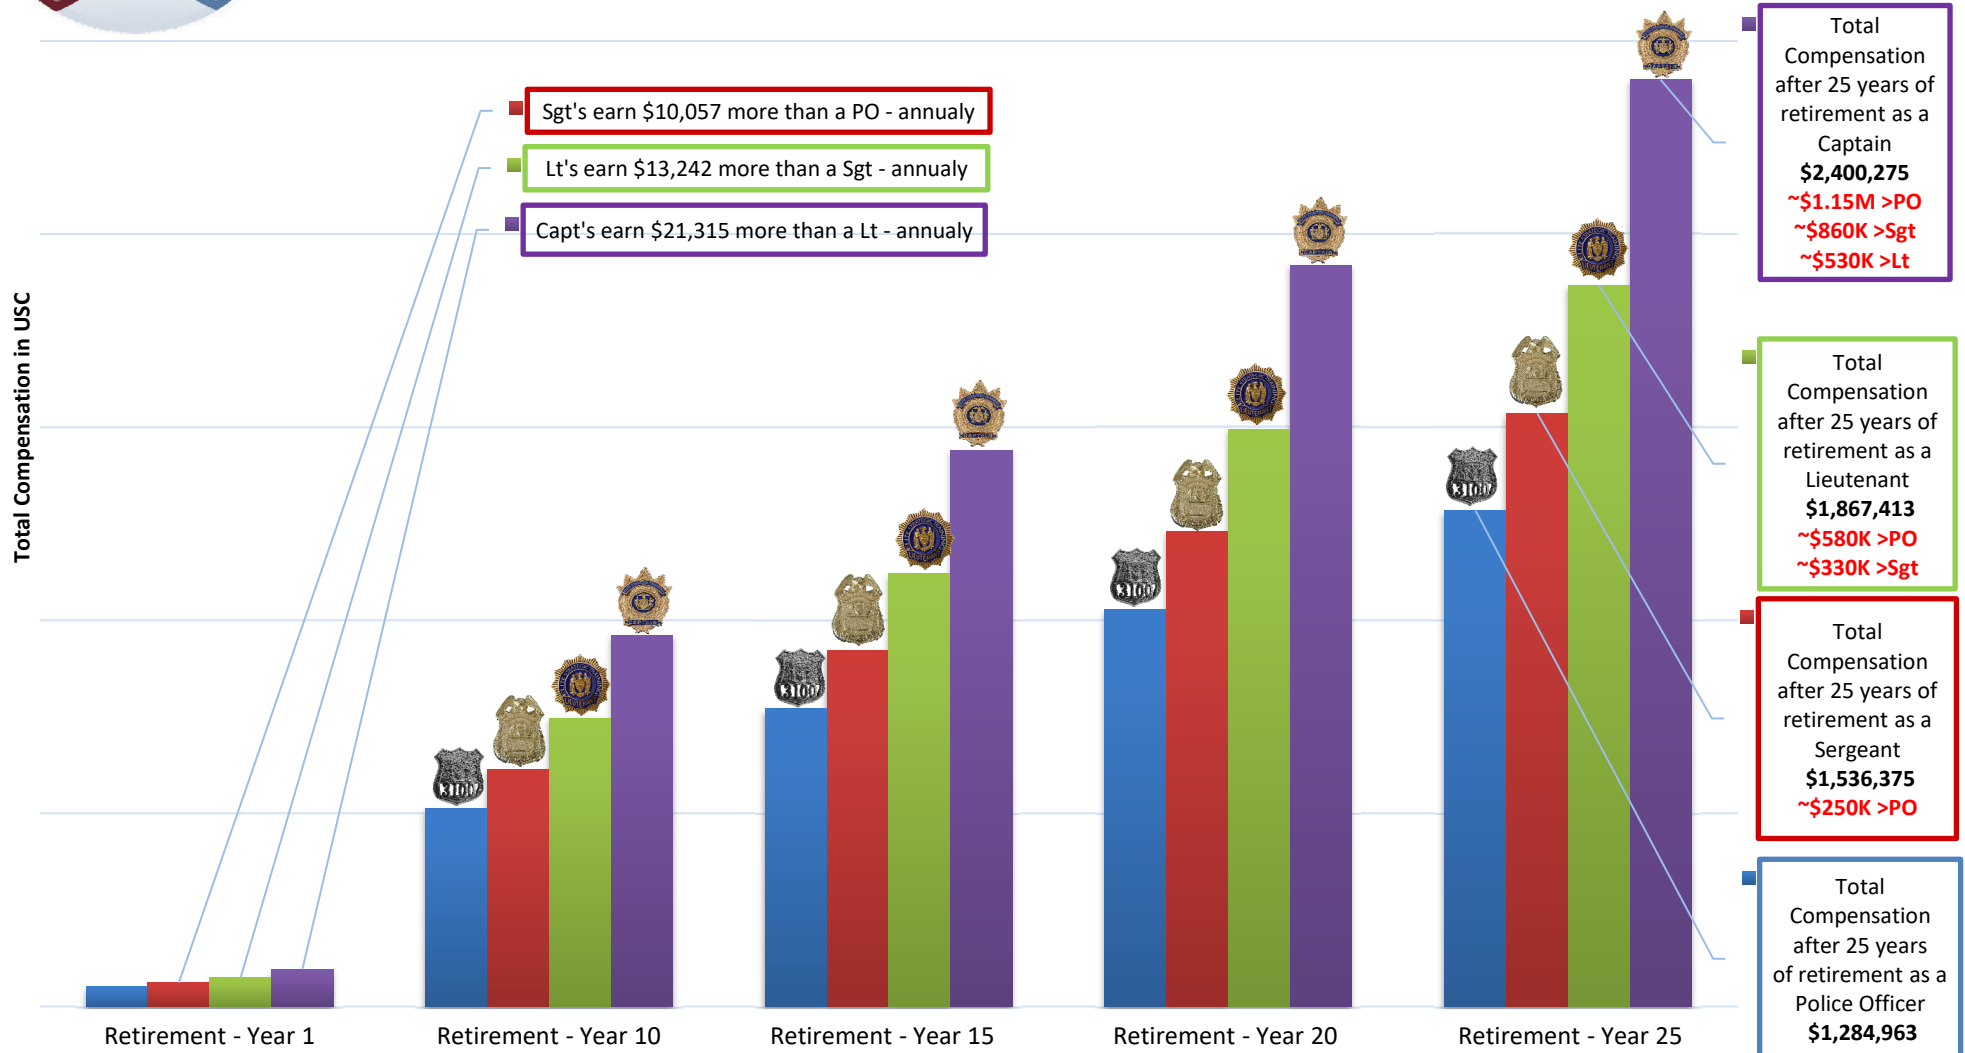

Retirement Compensation For Each Rank Over 25 Years

■ Police Officer (6 Year)
 ■ Sergeant (10 Year)
 ■ Lieutenant (20 Year)
 ■ Captain (20 Year)

*Figures do not include overtime, shift differential, or variable supplement and are based on contracts effective 12/17/18.

** Figures are based on a 6 year Police Officer, 10 year Sergeant, 20 year Lieutenant and a 20 year Captain.