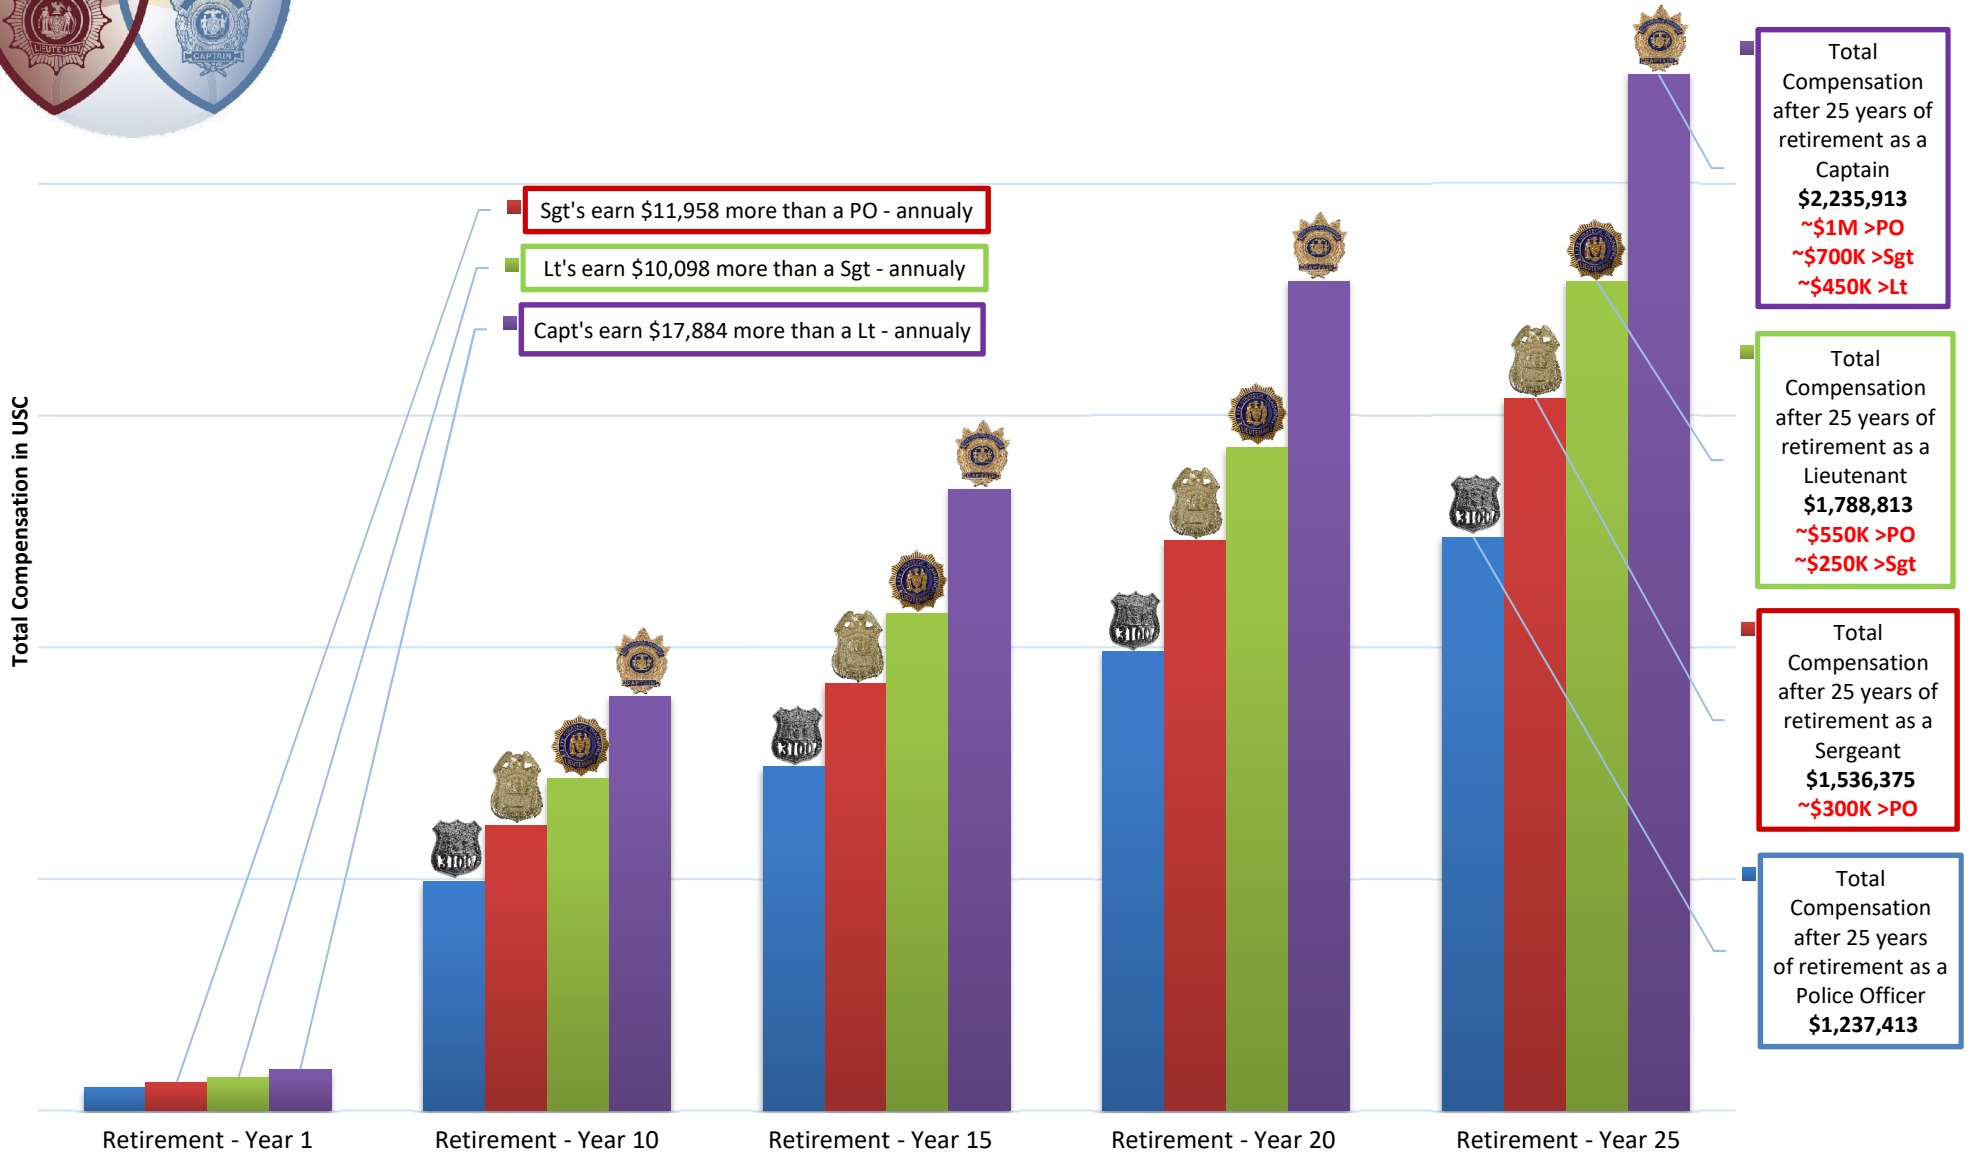

# Retirement Compensation For Each Rank Over 25 Years

■ Police Officer (6 Year)  
 ■ Sergeant (10 Year)  
 ■ Lieutenant (20 Year)  
 ■ Captain (20 Year)

\*Figures do not include overtime, shift differential, or variable supplement and are based on contracts effective 5/1/18.

\*\* Figures are based on a 6 year Police Officer, 10 year Sergeant, 20 year Lieutenant and a 20 year Captain.